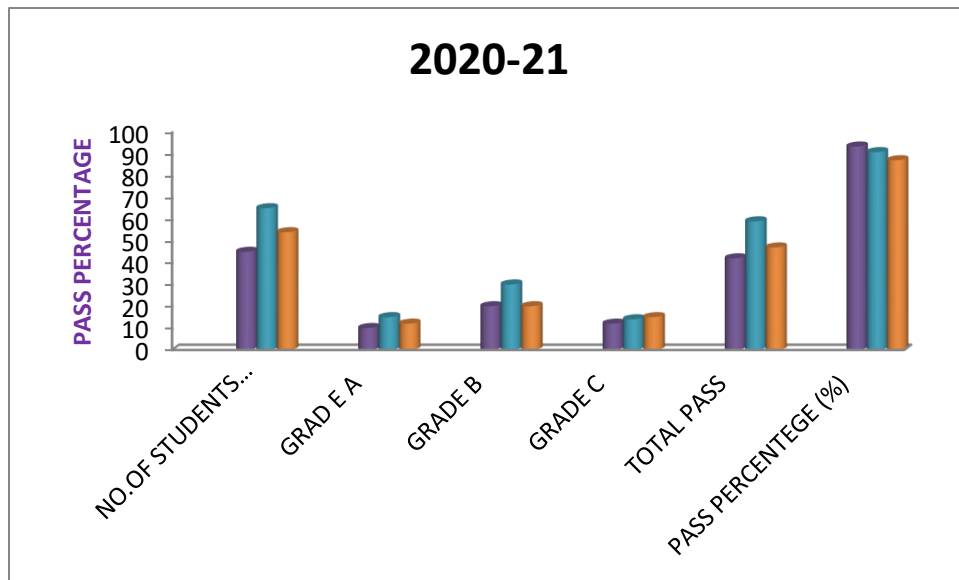

GOVT DEGREE COLLEG, PORUMAMILLA
KADAPA (DT)-516193, Andhra Pradesh

Department of Mathematics
RESULT ANALYSIS 2020-21

GROUP	YEAR	NO.OF STUDENTS APPEARED	GRADE A	GRADE B	GRADE C	TOTAL PASS	PASS PERCENTAGE (%)
B.SC	I YEAR	45	10	20	12	42	93.33
MPCs & MPE	II YEAR	65	15	30	14	59	90.77
	III YEAR	54	12	20	15	47	87.04