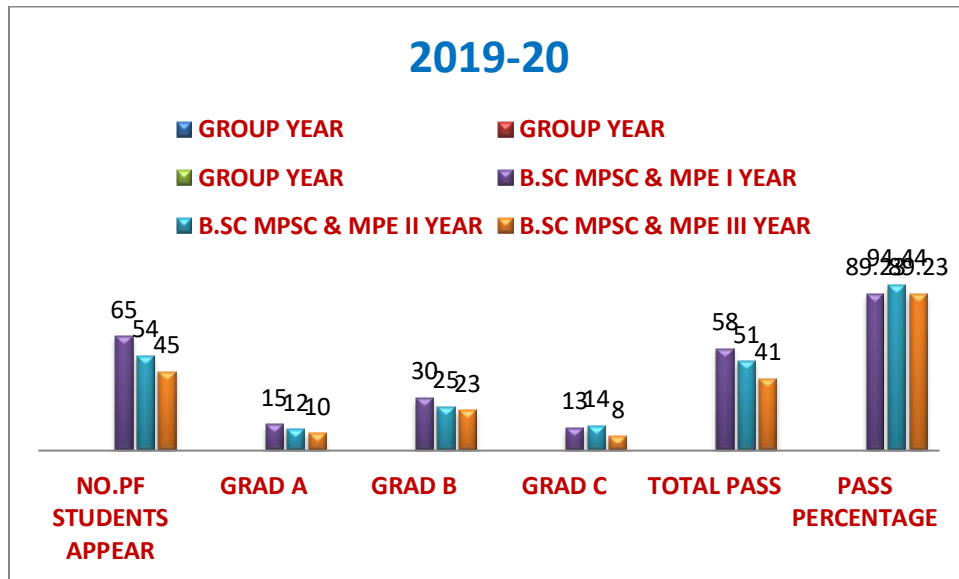

**GOVT DEGREE COLLEG, PORUMAMILLA
KADAPA (DT)-516193, Andhra Pradesh**

**Department of Mathematics
RESULT ANALYSIS 2019-20**

GROUP	YEAR	NO.PF	GRAD			TOTAL	PASS
		STUDENTS	A	GRAD B	GRAD C		
B.SC	I YEAR	65	15	30	13	58	89.23
MPSC	II YEAR	54	12	25	14	51	94.44
& MPE	III YEAR	45	10	23	8	41	89.23

GOVT DEGREE COLLEG, PORUMAMILLA
KADAPA (DT)-516193, Andhra Pradesh

Department of Mathematics
RESULT ANALYSIS 2020-21

GROUP	YEAR	NO.OF STUDENTS APPEARED	GRADE A	GRADE B	GRADE C	TOTAL PASS	PASS PERCENTAGE (%)
B.SC	I YEAR	45	10	20	12	42	93.33
MPCs & MPE	II YEAR	65	15	30	14	59	90.77
	III YEAR	54	12	20	15	47	87.04