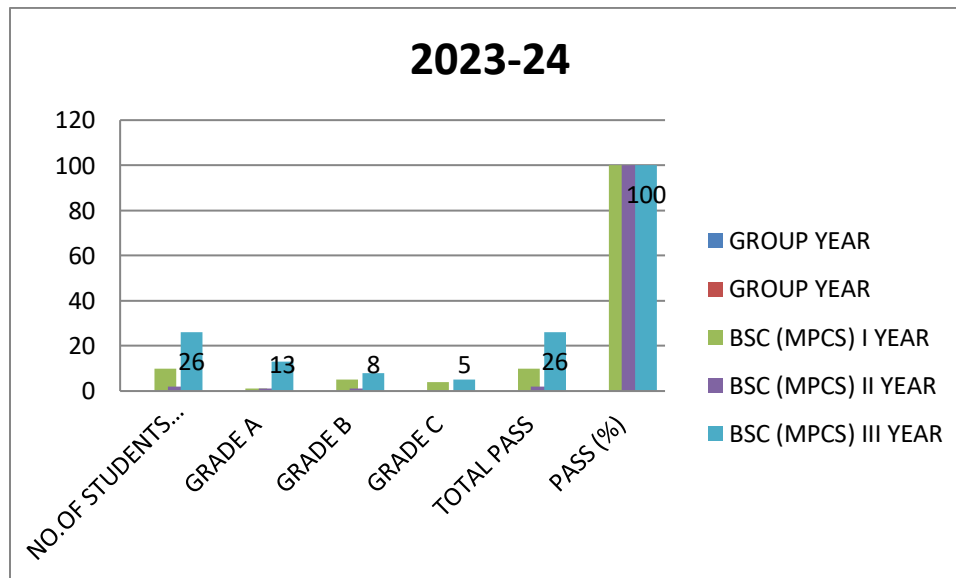

**GOVT DEGREE COLLEG, PORUMAMILLA
KADAPA (DT)-516193, Andhra Pradesh**

**Department of Mathematics
RESULT ANALYSIS 2023-24**

GROUP	YEAR	NO.OF STUDENTS APPEARED	GRADE A	GRADE B	GRADE C	TOTAL PASS	PASS (%)
BSC (MPCS)	I YEAR	10	1	5	4	10	100
	II YEAR	2	1	1	0	2	100
	III YEAR	26	13	8	5	26	100