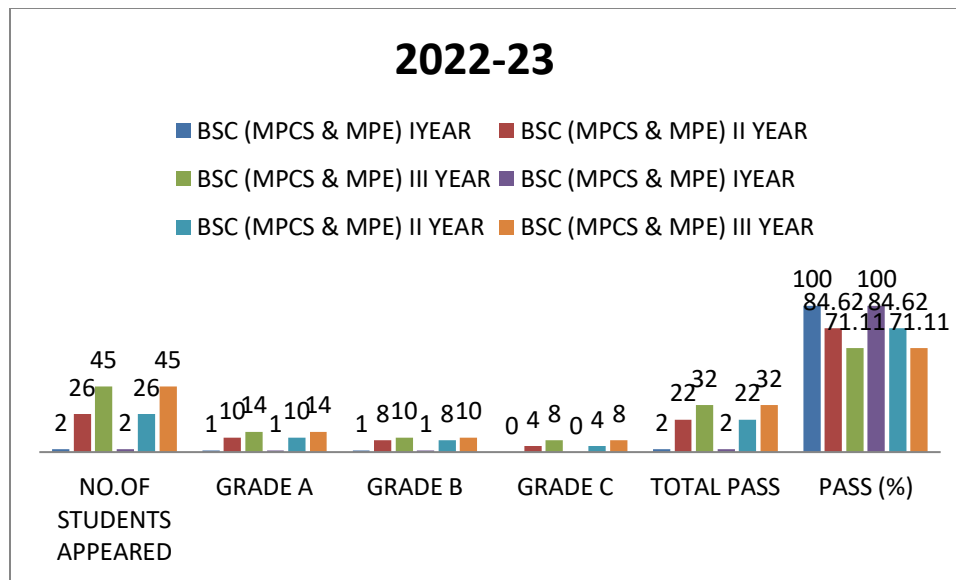

**GOVT DEGREE COLLEG, PORUMAMILLA
KADAPA (DT)-516193, Andhra Pradesh**

**Department of Mathematics
RESULT ANALYSIS 2022-23**

GROUP	YEAR	NO.OF STUDENTS APPEARED	GRADE A	GRADE B	GRADE C	TOTAL PASS	PASS (%)
BSC (MPCS & MPE)	IYEAR	2	1	1	0	2	100
	II YEAR	26	10	8	4	22	84.62
	III YEAR	45	14	10	8	32	71.11