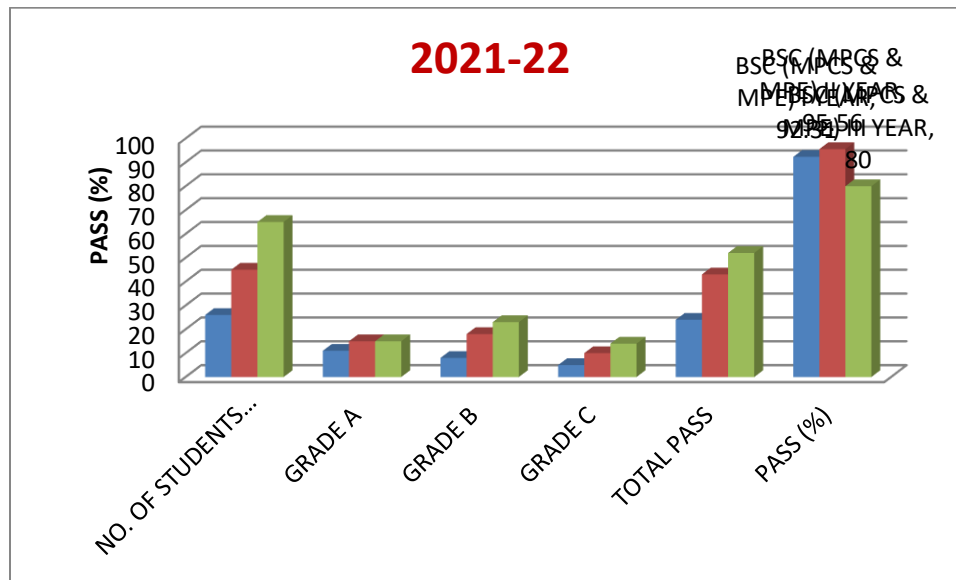

GOVT DEGREE COLLEG, PORUMAMILLA
KADAPA (DT)-516193, Andhra Pradesh

Department of Mathematics
RESULT ANALYSIS 2021-22

GROUP	YEAR	NO. OF STUDENTS APPEARED	GRADE A	GRADE B	GRADE C	TOTAL PASS	PASS (%)
BSC (MPCS & MPE)	I YEAR	26	11	8	5	24	92.31
	II YEAR	45	15	18	10	43	95.56
	III YEAR	65	15	23	14	52	80